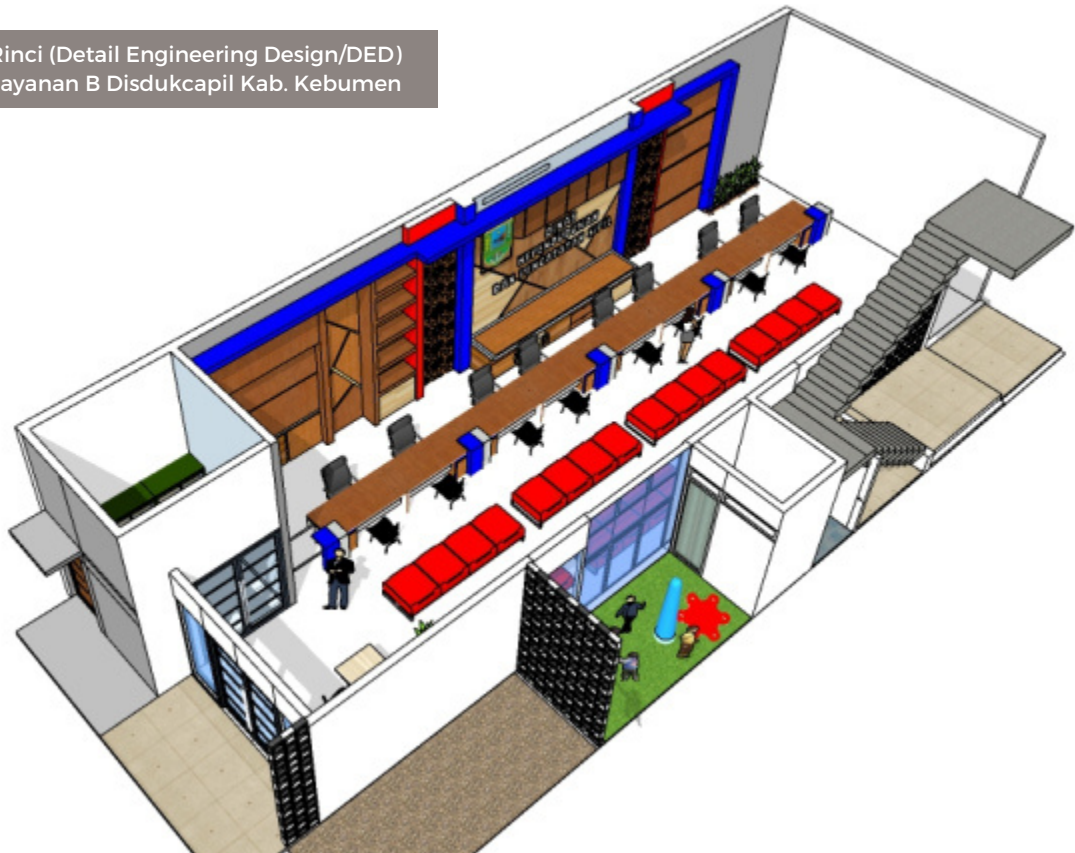

Rancang Bangun Rinci (Detail Engineering Design/DED)
Gedung Pelayanan B Disdukcapil Kab. Kebumen

Rancang Bangun Rinci (Detail Engineering Design/DED)
Gedung Pelayanan B Disdukcapil Kab. Kebumen

Rancang Bangun Rinci (Detail Engineering Design/DED)
Gedung Pelayanan B Disdukcapil Kab. Kebumen

Rancang Bangun Rinci (Detail Engineering Design/DED)
Gedung Pelayanan B Disdukcapil Kab. Kebumen